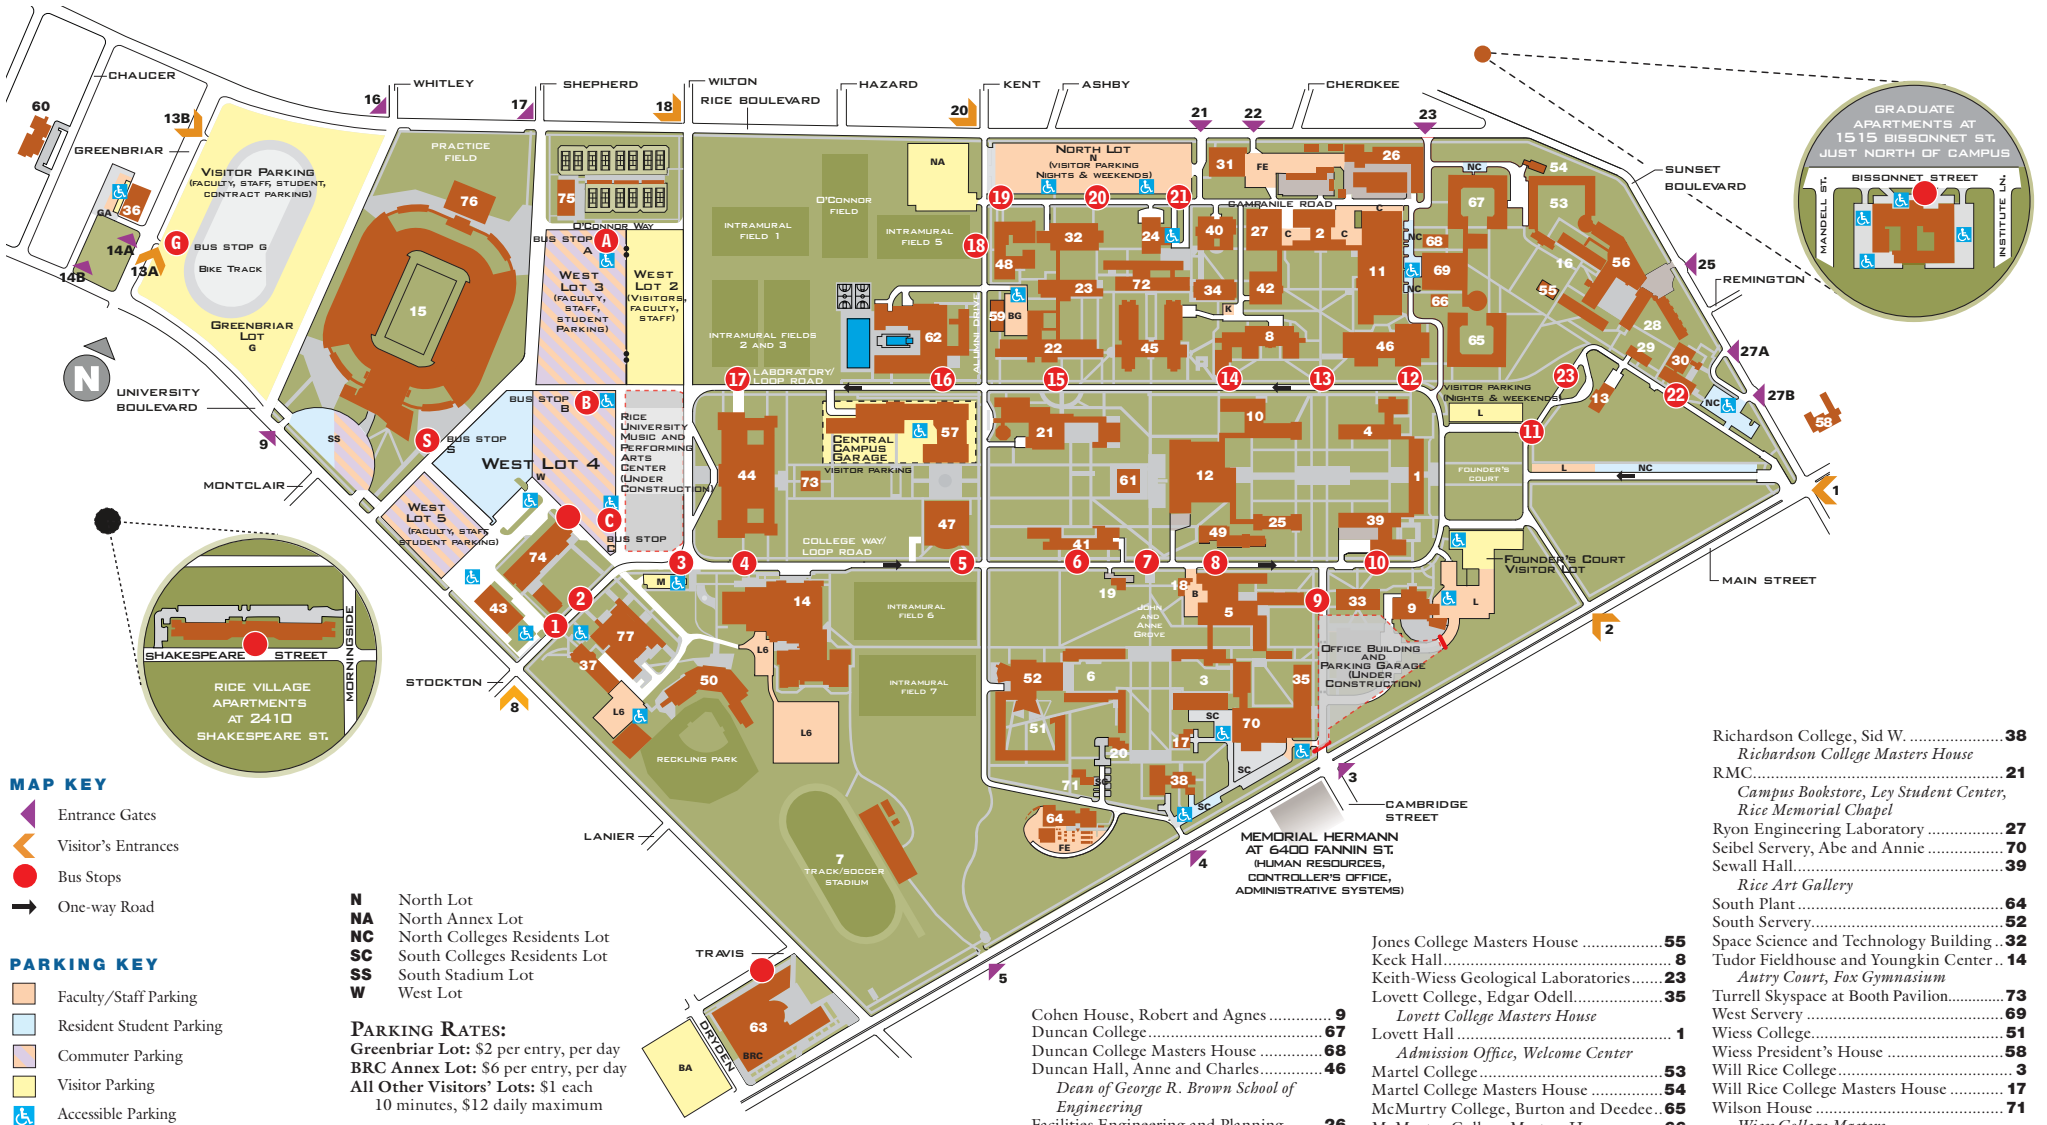

RICE UNIVERSITY CAMPUS MAP

- MAP KEY**
- Entrance Gates
 - Visitor's Entrances
 - Bus Stops
 - One-way Road
- PARKING KEY**
- Faculty/Staff Parking
 - Resident Student Parking
 - Commuter Parking
 - Visitor Parking
 - Accessible Parking

- PARKING LOTS:**
- B** Baker College-Housing & Dining Lot
 - BA** BioScience Research Collaborative (BRC) Annex
 - BG** Biology-Geology Lot
 - BRC** BioScience Research Collaborative Garage
 - C** Campanile Lot
 - CG** Central Campus Garage
 - FC** Founder's Court Visitor Lot
 - FE** Facilities, Engineering and Planning Lot
 - G** Greenbriar Lot
 - GA** Greenbriar Annex
 - K** Keck Lot
 - L** Lovett Lot
 - L6** Lot Six
 - M** Moody Lot

- N** North Lot
- NA** North Annex Lot
- NC** North Colleges Residents Lot
- SC** South Colleges Residents Lot
- SS** South Stadium Lot
- W** West Lot

PARKING RATES:
 Greenbriar Lot: \$2 per entry, per day
 BRC Annex Lot: \$6 per entry, per day
 All Other Visitors' Lots: \$1 each
 10 minutes, \$12 daily maximum

- Jones College Masters House 55
- Keck Hall 8
- Keith-Wiess Geological Laboratories 23
- Lovett College, Edgar Odell 35
- Lovett College Masters House
- Lovett Hall 1
- Admission Office, Welcome Center
- Martel College 53
- Martel College Masters House 54
- McMurtry College, Burton and Deede 65
- McMurtry College Masters House 66
- McNair Hall, Janice and Robert 57
- Dean of Jesse H. Jones Graduate School of Business
- Mechanical Engineering Building 42
- Mechanical Laboratory 2
- Media Center 37
- Moody Center for the Arts 77
- Mudd Computer Science Building 40
- North Servery 56
- Oshman Engineering Design Kitchen 31
- Patterson Sports Performance Center, Brian 76
- Raylor Hall 25
- Reckling Park at Cameron Field 50
- Rice Children's Campus 60
- Rice Stadium 15
- Rice University Police Department 43
- U.S. Post Office
- Rich Student Health Center, Morton L. 30